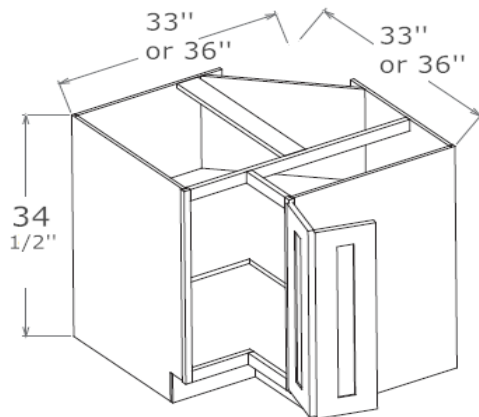

Blind Corner Base Cabinet

BBC36

BBC42

*BBC36 install range 36"-42"

*BBC42 install range 43"-46"

Easy Reach Base Cabinet

ERB33

ERB36