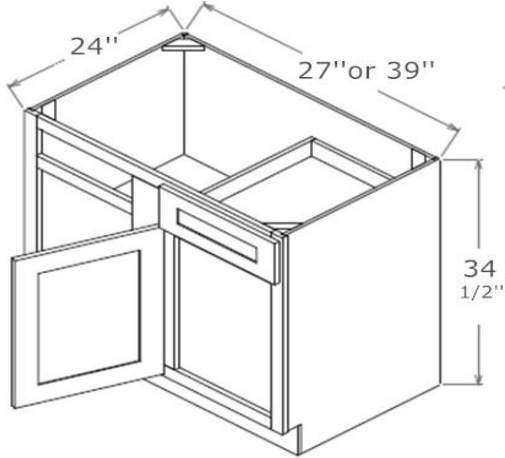

Blind Corner Base Cabinet

BBC36

BBC42

*BBC36 install range 36"-42"

*BBC42 install range 43"-46"