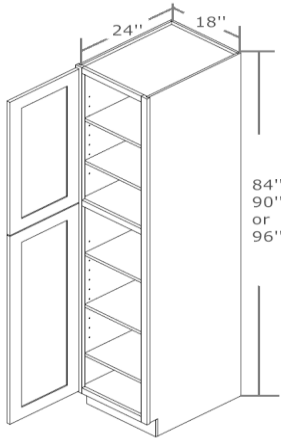

Utility

U188424

U189024

U189624

*Roll out shelf kits available for utility cabinets. See page 27