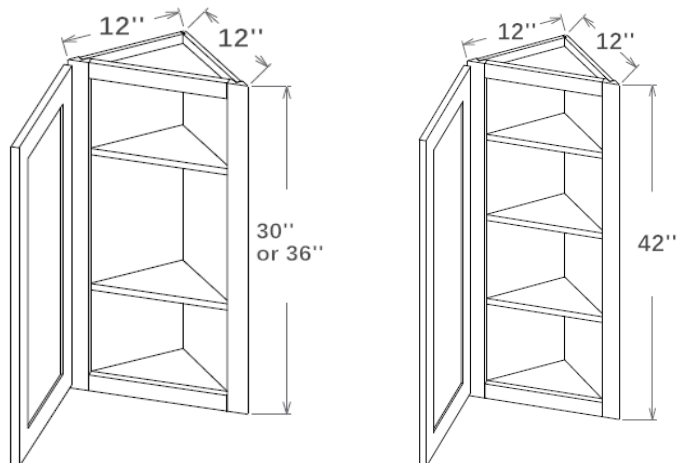

Angle Wall Cabinet

AW1230

AW1236

AW1242

<p>Diagonal Corner Wall Glass Door</p>  <p>DCW2412GD</p> <p>*Clear Glass Included</p>	<p>Diagonal Corner Wall Single Door</p>  <p>DCW2430 DCW2436 DCW2442</p> <p>*Two Adjustable Shelves</p>
<p>Diagonal Corner Wall Glass Door</p>  <p>DCW2430GD DCW2436GD DCW2442GD</p> <p>*Clear Glass Included</p>	<p>Diagonal Corner Wall Glass Door</p>  <p>DCW2712GD</p> <p>*Clear Glass Included</p>
<p>Diagonal Corner Wall Single Door</p>  <p>DCW2736 DCW2742</p> <p>*Three Adjustable Shelves</p>	<p>Wall Blind Corner Cabinet, 30" H</p>  <p>WBC2430 WBC2730 WBC3630</p> <p>*Can be Pulled to Exact Fit</p>