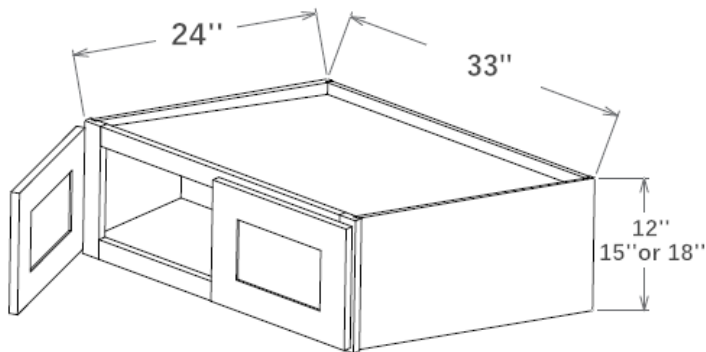

Refrigerator Wall Cabinet Double doors

W331224

W331524

W331824

*No Shelf