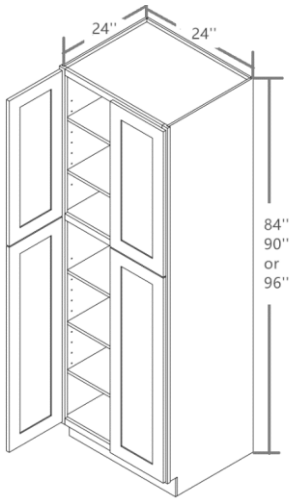

Cabinet Specification

Base Cabinet

<p>Spice Pull Base Cabinet</p>  <p>SPB6 SPB9</p>	<p>Base Spice Drawer</p>  <p>BSDC6</p>
<p>Base End Shelf</p>  <p>BEC12</p>	<p>Base Waste Basket Cabinet</p>  <p>BWB18</p>
<p>Two Drawer Base Cabinet</p>  <p>DFB18</p>	<p>Farmer Sink Base 36</p>  <p>FSB36</p>

Utility

U188424

U189024

U189624

*Roll out shelf kits available for utility cabinets. See page 27

Utility

U248424

U249024