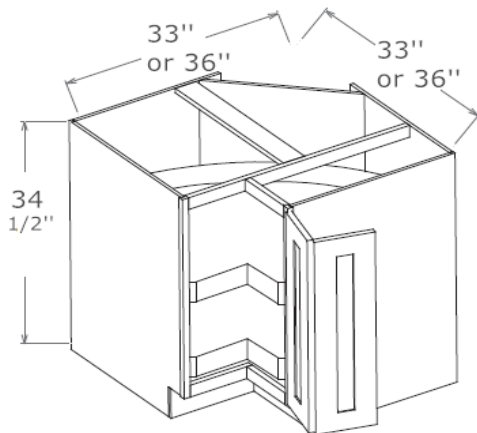

Lazy Susan Cabinet

LSB33-W

LSB36-W

LSB33-C

LSB36-C

*"-W" Two Wooden Trays

*"-C" Two Chrome Trays