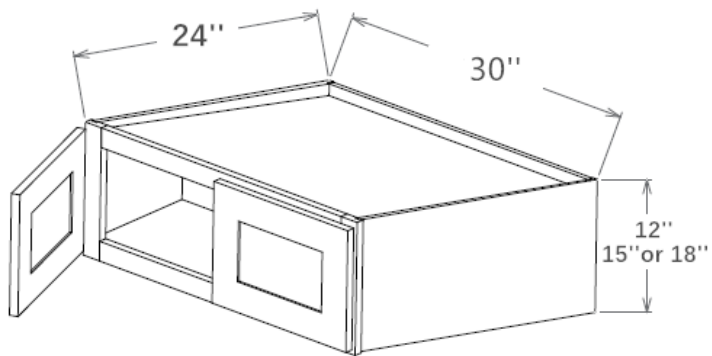

Refrigerator Wall Cabinet Double Doors

W301224

W301524

W301824

*No Shelf