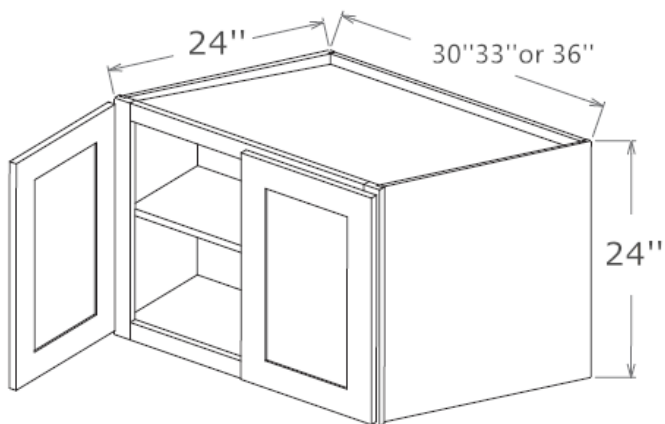

Refrigerator Wall Cabinet Double Doors