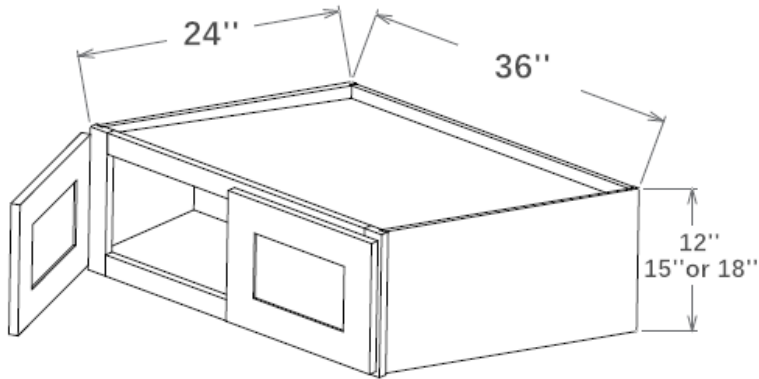

Refrigerator Wall Cabinet Double Doors