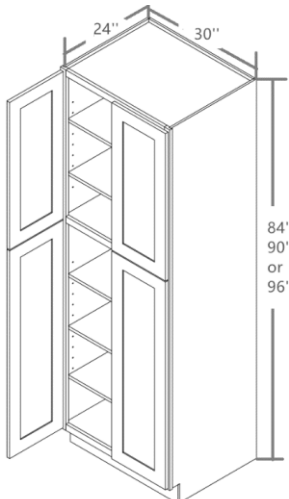

Utility

U308424

U309024

U309624

*Roll out shelf kits available for utility cabinets. See page 27